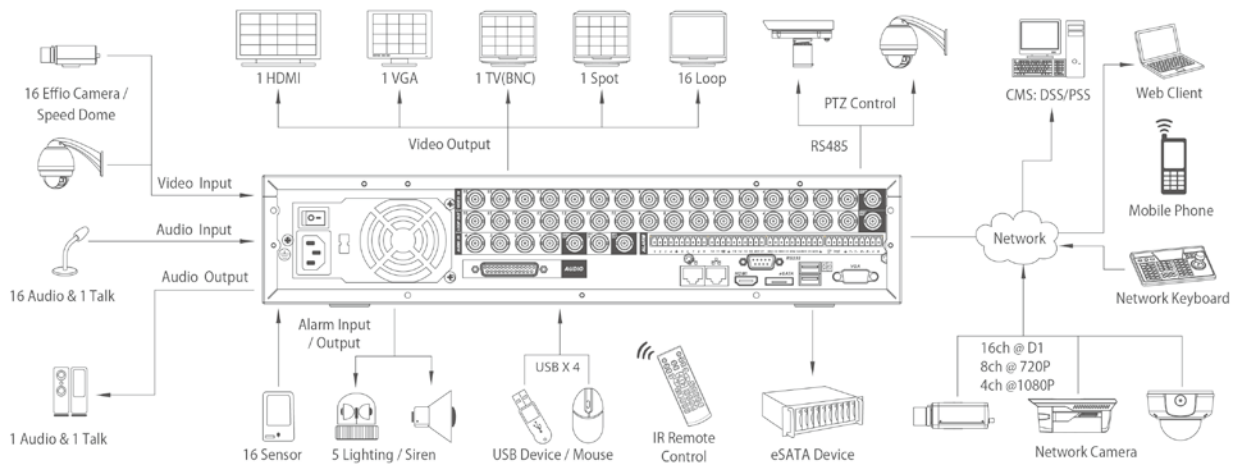

DH-DVR0404/0804/1604HF-U-E

System Connection

* Take DVR1604HF-U-E for the example

Dahua Technology Co., Ltd.

1187 BinAn Road, Binjiang District, Hangzhou, China

Tel: +86-571-87688883

Fax: +86-571-87688815

Email: overseas@dahuatech.com

www.dahuatech.com

*Design and specifications are subject to change without notice.

© 2011 Dahua Technology Co., Ltd.